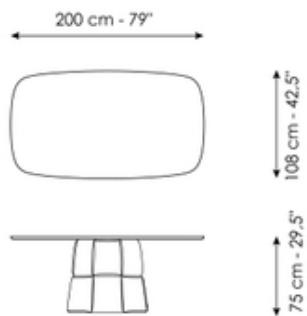

Palazzo reinterprets the architecture of the past through a modern idiom, bringing history into interior design by combining strength, elegance and contemporaneity.

Data sheet

Width: 200cm
Depth: 108cm
Height: 75cm

Width: 220cm
Depth: 110cm
Height: 75cm

Width: 250cm
Depth: 112cm
Height: 75cm

Width: 280cm
Depth: 115cm
Height: 75cm

Width: 300cm
Depth: 120cm
Height: 75cm

Width: 300cm
Depth: 140cm
Height: 75cm

Finishes

Top