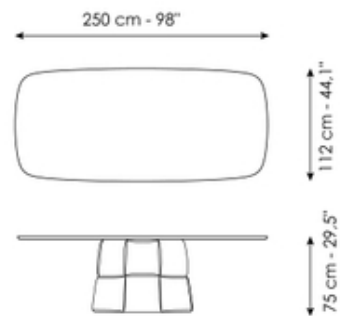

Palazzo reinterprets the architecture of the past through a modern idiom, bringing history into interior design by combining strength, elegance and contemporaneity.

Data sheet

Width: 200cm
Depth: 108cm
Height: 75cm

Width: 220cm
Depth: 110cm
Height: 75cm

Width: 250cm
Depth: 112cm
Height: 75cm

Width: 280cm
Depth: 115cm
Height: 75cm

Width: 300cm
Depth: 120cm
Height: 75cm

Width: 300cm
Depth: 140cm
Height: 75cm

Finishes

Top