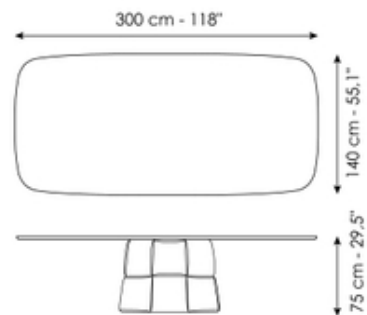

Palazzo reinterprets the architecture of the past through a modern idiom, bringing history into interior design by combining strength, elegance and contemporaneity.

Data sheet

Width: 200cm
Depth: 108cm
Height: 75cm

Width: 220cm
Depth: 110cm
Height: 75cm

Width: 250cm
Depth: 112cm
Height: 75cm

Width: 280cm
Depth: 115cm
Height: 75cm

Width: 300cm
Depth: 120cm
Height: 75cm

Width: 300cm
Depth: 140cm
Height: 75cm

Finishes

Top