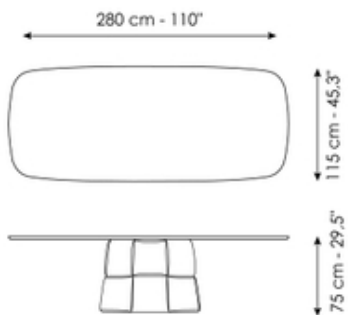

Palazzo reinterprets the architecture of the past through a modern idiom, bringing history into interior design by combining strength, elegance and contemporaneity.

Data sheet

Width: 200cm
Depth: 108cm
Height: 75cm

Width: 220cm
Depth: 110cm
Height: 75cm

Width: 250cm
Depth: 112cm
Height: 75cm

Width: 280cm
Depth: 115cm
Height: 75cm

Width: 300cm
Depth: 120cm
Height: 75cm

Width: 300cm
Depth: 140cm
Height: 75cm

Finishes

Top