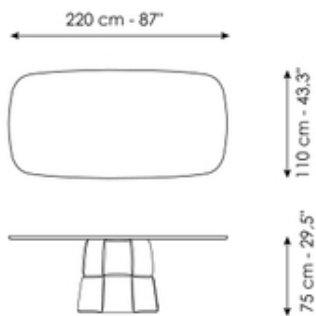

Palazzo reinterprets the architecture of the past through a modern idiom, bringing history into interior design by combining strength, elegance and contemporaneity.

Data sheet

Width: 200cm
Depth: 108cm
Height: 75cm

Width: 220cm
Depth: 110cm
Height: 75cm

Width: 250cm
Depth: 112cm
Height: 75cm

Width: 280cm
Depth: 115cm
Height: 75cm

Width: 300cm
Depth: 120cm
Height: 75cm

Width: 300cm
Depth: 140cm
Height: 75cm

Finishes

Top