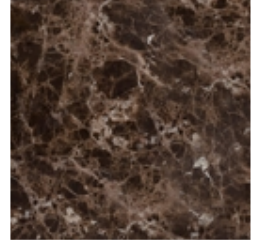

Veneered wood
Walnut Canaletto

Solid wood
American walnut

Solid wood
Brushed Grey oak

Solid wood
Brushed coal oak

Solid wood
Brushed natural oak

Mat ceramic
Alaska White

Mat ceramic
Ardesia grey

Mat ceramic
Augusta

Glossy ceramic
Black Onyx

Glossy ceramic
Calacatta

Silk finish ceramic
Calacatta macchia vecchia

Glossy ceramic
Imperial grey

Mat ceramic
Laurent

Glossy ceramic
Mountain peak

Glossy ceramic
Rosso imperiale

Marble
Calacatta

Marble
Carrara

Marble
Dover White

Marble
Emperador

Marble
Fior di bosco

Marble
Marquinia

Marble
Rosso Carpazi

Marble
Saint Denis

Marble
Travertino Romano

Base

High density polyurethane
Mat bronze

High density polyurethane
Mat lead

High density polyurethane
Clouded Chrome

High density polyurethane
Brown nickel

High density polyurethane
Dark nickel

Materials, fabrics, leathers, colors and finishes are approximate and may slightly differ from actual ones. You can find the complete collection of Bonaldo fabrics and leathers on the website <https://bonaldo.biz>