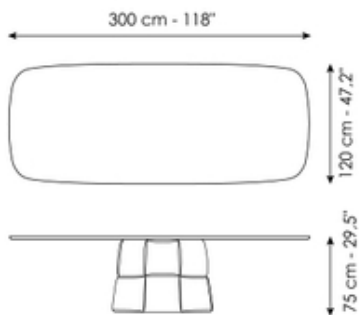

Palazzo reinterprets the architecture of the past through a modern idiom, bringing history into interior design by combining strength, elegance and contemporaneity.

Data sheet

Width: 200cm
Depth: 108cm
Height: 75cm

Width: 220cm
Depth: 110cm
Height: 75cm

Width: 250cm
Depth: 112cm
Height: 75cm

Width: 280cm
Depth: 115cm
Height: 75cm

Width: 300cm
Depth: 120cm
Height: 75cm

Width: 300cm
Depth: 140cm
Height: 75cm

Finishes

Top