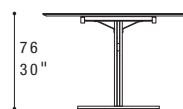

NOTES

- Dimensions: the first figure shows sizes in centimeters, the second in inches.
- On T345B and T346B Limestone ceramic top is not available.

NOTE

- Dimensioni: la prima cifra indica i centimetri, la seconda cifra indica i pollici.
- Per i modelli T345B e T346B la finitura in ceramica Limestone non è disponibile.

DINING TABLES

T341B
200X120XH.76 / 79X47XH.30"

T342B
200X120XH.76 / 79X47XH.30"

T343B
240X120XH.76 / 94X47XH.30"

T344B
240X120XH.76 / 94X47XH.30"

T345B
300X120XH.76 / 118X47XH.30"

T346B
300X120XH.76 / 118X47XH.30"