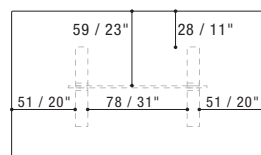

NOTES

- Dimensions: the first figure shows sizes in centimeters, the second in inches.
- On T345B and T346B Limestone ceramic top is not available.

NOTE

- Dimensioni: la prima cifra indica i centimetri, la seconda cifra indica i pollici.
- Per i modelli T345B e T346B la finitura in ceramica Limestone non è disponibile.

DINING TABLES

T341B
200X120XH.76 / 79X47XH.30"

T342B
200X120XH.76 / 79X47XH.30"

T343B
240X120XH.76 / 94X47XH.30"

T344B
240X120XH.76 / 94X47XH.30"

T345B
300X120XH.76 / 118X47XH.30"

T346B
300X120XH.76 / 118X47XH.30"