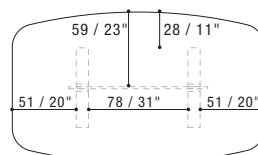

NOTES

- Dimensions: the first figure shows sizes in centimeters, the second in inches.
- On T345B and T346B Limestone ceramic top is not available.

NOTE

- Dimensioni: la prima cifra indica i centimetri, la seconda cifra indica i pollici.
- Per i modelli T345B e T346B la finitura in ceramica Limestone non è disponibile.

DINING TABLES

T341B
200X120XH.76 / 79X47XH.30"

T342B
200X120XH.76 / 79X47XH.30"

T343B
240X120XH.76 / 94X47XH.30"

T344B
240X120XH.76 / 94X47XH.30"

T345B
300X120XH.76 / 118X47XH.30"

T346B
300X120XH.76 / 118X47XH.30"