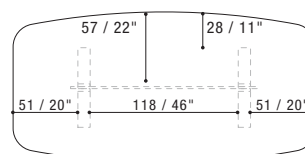

NOTES

- Dimensions: the first figure shows sizes in centimeters, the second in inches.
- On T345B and T346B Limestone ceramic top is not available.

NOTE

- Dimensioni: la prima cifra indica i centimetri, la seconda cifra indica i pollici.
- Per i modelli T345B e T346B la finitura in ceramica Limestone non è disponibile.

DINING TABLES

T341B
200X120XH.76 / 79X47XH.30"

T342B
200X120XH.76 / 79X47XH.30"

T343B
240X120XH.76 / 94X47XH.30"

T344B
240X120XH.76 / 94X47XH.30"

T345B
300X120XH.76 / 118X47XH.30"

T346B
300X120XH.76 / 118X47XH.30"