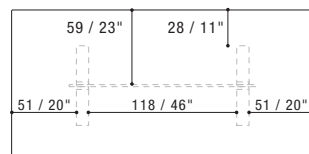

NOTES

- Dimensions: the first figure shows sizes in centimeters, the second in inches.
- On T345B and T346B Limestone ceramic top is not available.

NOTE

- Dimensioni: la prima cifra indica i centimetri, la seconda cifra indica i pollici.
- Per i modelli T345B e T346B la finitura in ceramica Limestone non è disponibile.

DINING TABLES

T341B
200X120XH.76 / 79X47XH.30"

T342B
200X120XH.76 / 79X47XH.30"

T343B
240X120XH.76 / 94X47XH.30"

T344B
240X120XH.76 / 94X47XH.30"

T345B
300X120XH.76 / 118X47XH.30"

T346B
300X120XH.76 / 118X47XH.30"