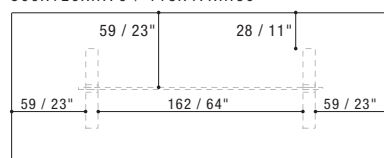

NOTES

- Dimensions: the first figure shows sizes in centimeters, the second in inches.
- On T345B and T346B Limestone ceramic top is not available.

NOTE

- Dimensioni: la prima cifra indica i centimetri, la seconda cifra indica i pollici.
- Per i modelli T345B e T346B la finitura in ceramica Limestone non è disponibile.

DINING TABLES

T341B
200X120XH.76 / 79X47XH.30"

T342B
200X120XH.76 / 79X47XH.30"

T343B
240X120XH.76 / 94X47XH.30"

T344B
240X120XH.76 / 94X47XH.30"

T345B
300X120XH.76 / 118X47XH.30"

T346B
300X120XH.76 / 118X47XH.30"